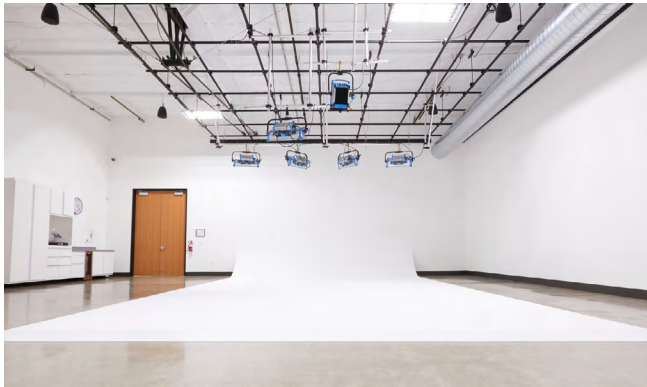

Combined the PDX SC Studios are 9k+ sqft. of rentable studio space with state of the art equipment, loading docks and business class amenities. We look forward to hosting your next project.

### **PDX: Deschutes**

2,160 sqft

Cyclorama, Lighting Grid, Hair & makeup station, Talent changing room, Client lounge area, Mini-fridge, Coffee service, Sound system, Business class wifi, Painted white walls, Polished concrete floors, A frame ladder (8'), Banquet tables (4), Four dedicated parking spots, Free street parking, **Deschutes is not a sound stage.**  
Available Power: (9) 20amp circuits.

### **PDX: Metolius**

2,430 sqft

Cyclorama, Hair & makeup station, Talent changing room, Client lounge area, Mini-fridge, Coffee service, Sound system, Business class wifi, Painted white walls, Polished concrete floors, A frame ladder (8'), Banquet tables (4), Four dedicated parking spots, Free street parking, Window with black out drapes, **Metolius is not a sound stage.**  
Available Power: (9) 20amp circuits.

### **PDX: Willamette**

5,400 sqft

Hair & makeup station, Talent changing room, Client lounge area, Mini-fridge, Coffee service, Sound system, Business class wifi, Painted white walls, Polished concrete floors, A frame ladder (8'), Banquet tables (4), Four dedicated parking spots, Free street parking, 2 trailer height loading docks/doors, accessible private entrance, **Willamette is not a sound stage.**  
Available Power: (11) 20amp circuits.