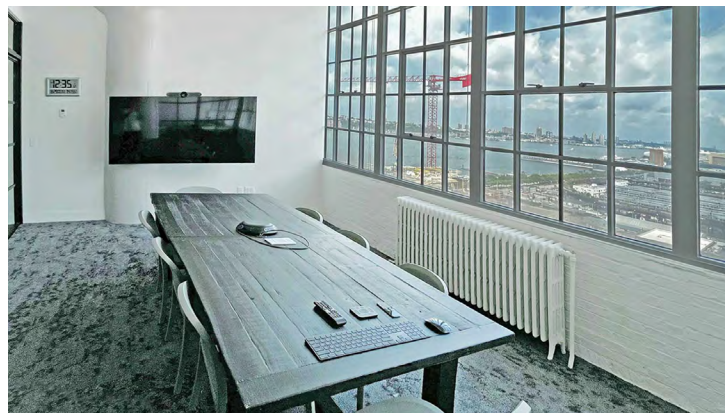

Price per day includes a dedicated Stage Mgr for a 10hr day, minor cyc wall touch-ups, basic grip kit, basic amenities.

[More details upon request | explore@straubcollaborative.com](mailto:explore@straubcollaborative.com)