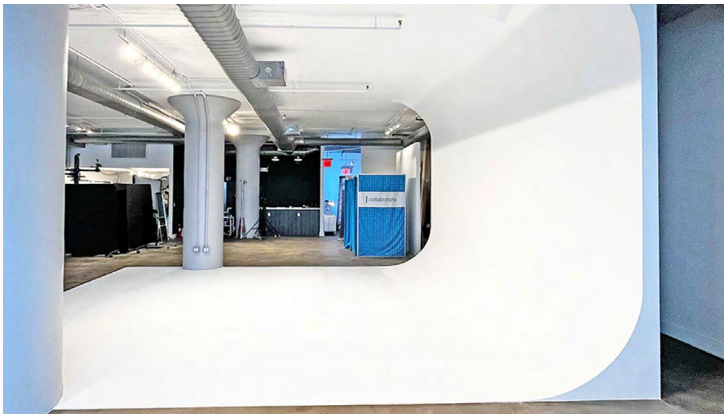

New York Studio - 601 West 26th Street

Located in the historic Starrett-Lehigh building, the NYC studio has commanding views from this centrally located Chelsea neighborhood studio. Along with building 24 hour security, we have internal conference rooms, a mini kitchen, and sweeping north views along the Hudson.

NYC: Studio 1235

5,240 sqft

Cyclorama with ceiling cove return, Hair & makeup station, Talent changing room, Client lounge area, Refrigerator, Coffee service, Sound system, Business class wifi, Painted white walls, Polished concrete floors, A frame ladder (8'), Banquet tables (4), Private meeting room with AV hookups.

Available Power: (14) 20amp circuits.

Price per day includes a dedicated Stage Mgr for a 10hr day, minor cyc wall touch-ups, basic grip kit, basic amenities.

[More details upon request | explore@straubcollaborative.com](mailto:explore@straubcollaborative.com)