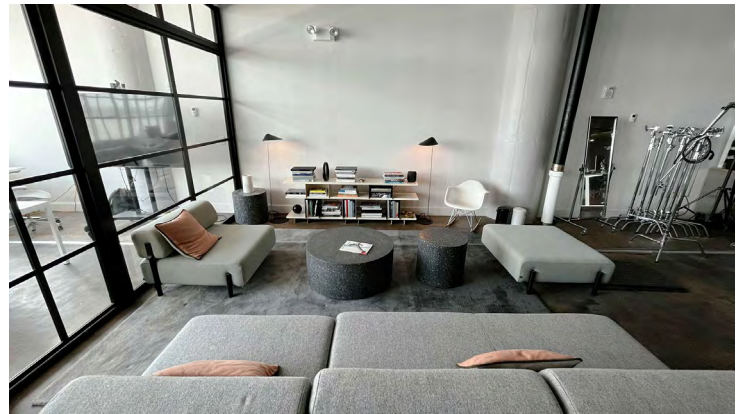

Price per day includes a dedicated Stage Mgr for a 10hr day, minor cyc wall touch-ups, basic grip kit, basic amenities.

[More details upon request | explore@straubcollaborative.com](mailto:explore@straubcollaborative.com)